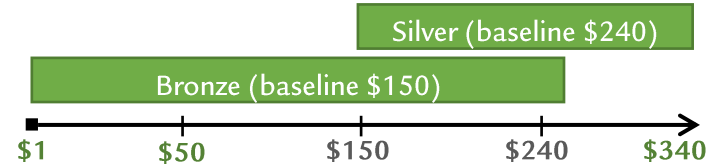

Local Hero Sliding Scale 2022

Farms, Farm Co-ops

Bronze: \$1 - \$250

Silver: \$150- \$340

Garden Centers, Landscapers

Bronze: \$50 - \$250

Silver: \$200 - \$300

Grocers, Retailers, Distributors

Bronze: \$75 - \$400

Silver: \$250 - \$450

Institutions

(Values above scale refer to annual dining service revenue)

Range:

\$150 - \$1,100

(payment based on institution's total annual dining service revenue.)

Restaurants, Cafés, Caterers

Bronze: \$1 - \$300

Silver: \$200 - \$340

Specialty Producers

Bronze: \$1 - \$250

Silver: \$150 - \$340