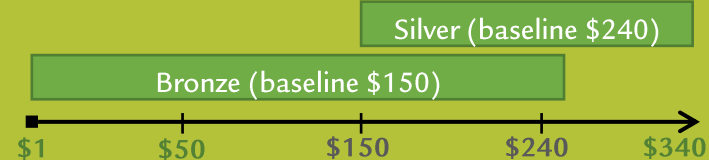

Bronze: \$75 - \$400

Silver: \$250 - \$450

Institutions

(Values above scale refer to annual dining service revenue)

Range:

\$150 - \$1,100

(payment based on institution's total annual dining service revenue.)

Restaurants, Cafés, Caterers

Bronze: \$1 - \$300

Silver: \$200 - \$340

Specialty Producers

Bronze: \$1 - \$250

Silver: \$150 - \$340