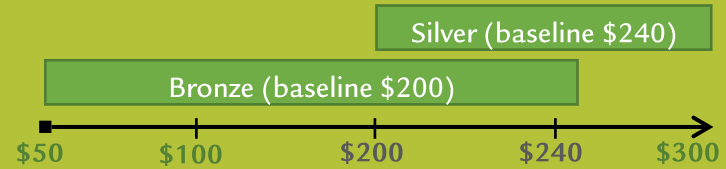

Local Hero Sliding Scale 2022

Farms, Farm Co-ops

Bronze: \$1 - \$250

Silver: \$150- \$340

Garden Centers, Landscapers

Bronze: \$50 - \$250

Silver: \$200 - \$300

Grocers, Retailers, Distributors

Bronze: \$75 - \$400

Silver: \$250 - \$450

Institutions

(Values above scale refer to annual dining service revenue)

Range:

\$150 - \$1,100

(payment based on institution's total annual dining service revenue.)

Restaurants, Cafés, Caterers

Bronze: \$1 - \$300

Silver: \$200 - \$340

Specialty Producers

Bronze: \$1 - \$250

Silver: \$150 - \$340