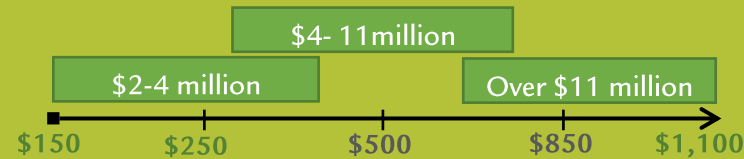

Local Hero Sliding Scale 2022

Farms, Farm Co-ops

Bronze: \$1 - \$250

Silver: \$150- \$340

Garden Centers, Landscapers

Bronze: \$50 - \$250

Silver: \$200 - \$300

Grocers, Retailers, Distributors

Bronze: \$75 - \$400

Silver: \$250 - \$450

Institutions

(Values above scale refer to annual dining service revenue)

Range:

\$150 - \$1,100

(payment based on institution's total annual dining service revenue.)

Restaurants, Cafés, Caterers

Bronze: \$1 - \$300

Silver: \$200 - \$340

Specialty Producers

Bronze: \$1 - \$250

Silver: \$150 - \$340