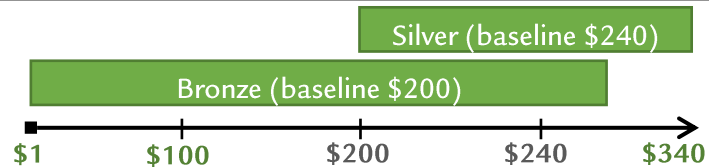

Bronze: \$75 - \$400

Silver: \$250 - \$450

Institutions

(Values above scale refer to annual dining service revenue)

Range:

\$150 - \$1,100

(payment based on institution's total annual dining service revenue.)

Restaurants, Cafés, Caterers

Bronze: \$1 - \$300

Silver: \$200 - \$340

Specialty Producers

Bronze: \$1 - \$250

Silver: \$150 - \$340