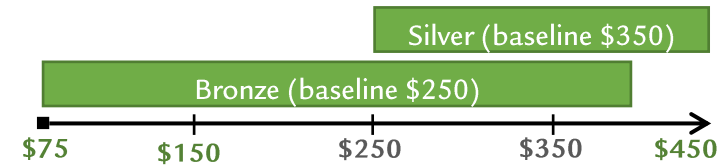

Local Hero Sliding Scale 2022

Farms, Farm Co-ops

Bronze: \$1 - \$250

Silver: \$150- \$340

Garden Centers, Landscapers

Bronze: \$50 - \$250

Silver: \$200 - \$300

Grocers, Retailers, Distributors

Bronze: \$75 - \$400

Silver: \$250 - \$450

Institutions

(Values above scale refer to annual dining service revenue)

Range:

\$150 - \$1,100

(payment based on institution's total annual dining service revenue.)

Restaurants, Cafés, Caterers

Bronze: \$1 - \$300

Silver: \$200 - \$340

Specialty Producers

Bronze: \$1 - \$250

Silver: \$150 - \$340